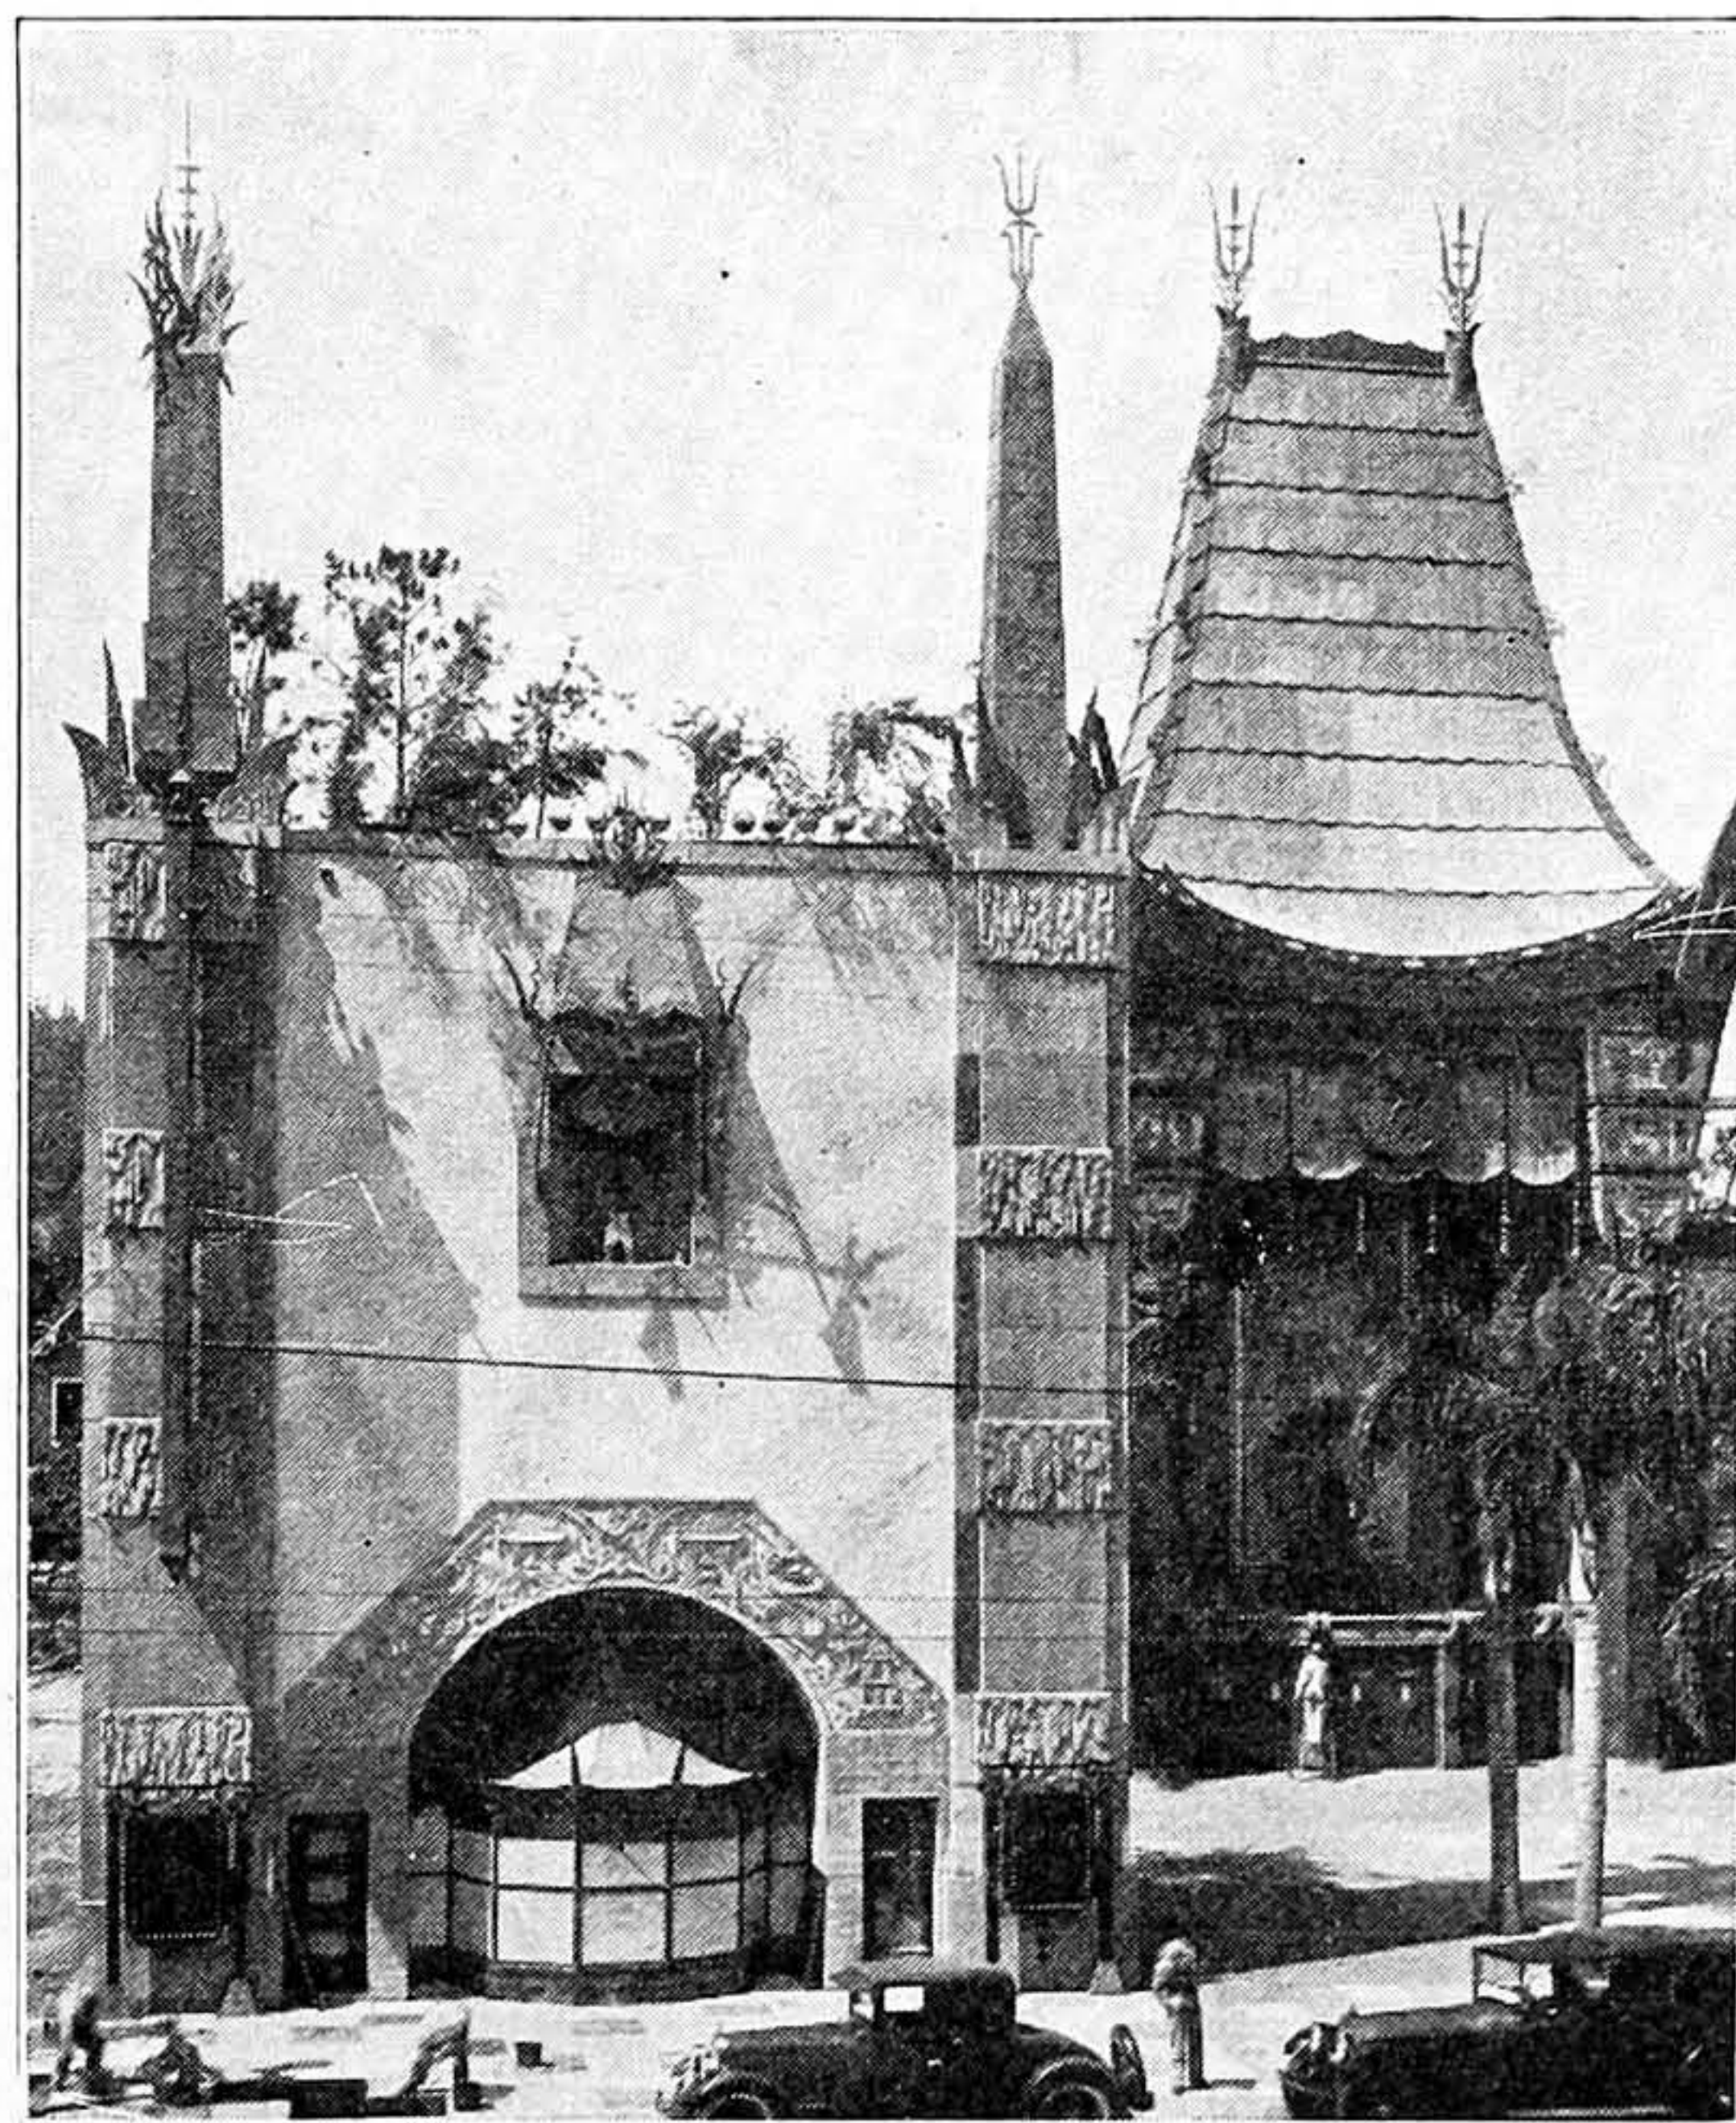

Airplane view of Grauman's Chinese theatre, Los Angeles.

*Details of
Grauman's*
Chinese
Theatre

That the unusual characterizes Grauman's new Chinese theatre is readily apparent from the views of this page. More than 50,000 persons turned out for the opening. Seats for the premiere sold at \$11 each.

The fountain forecourt

Boulevard view of the Chinese theatre.

"Stage box" at one side.