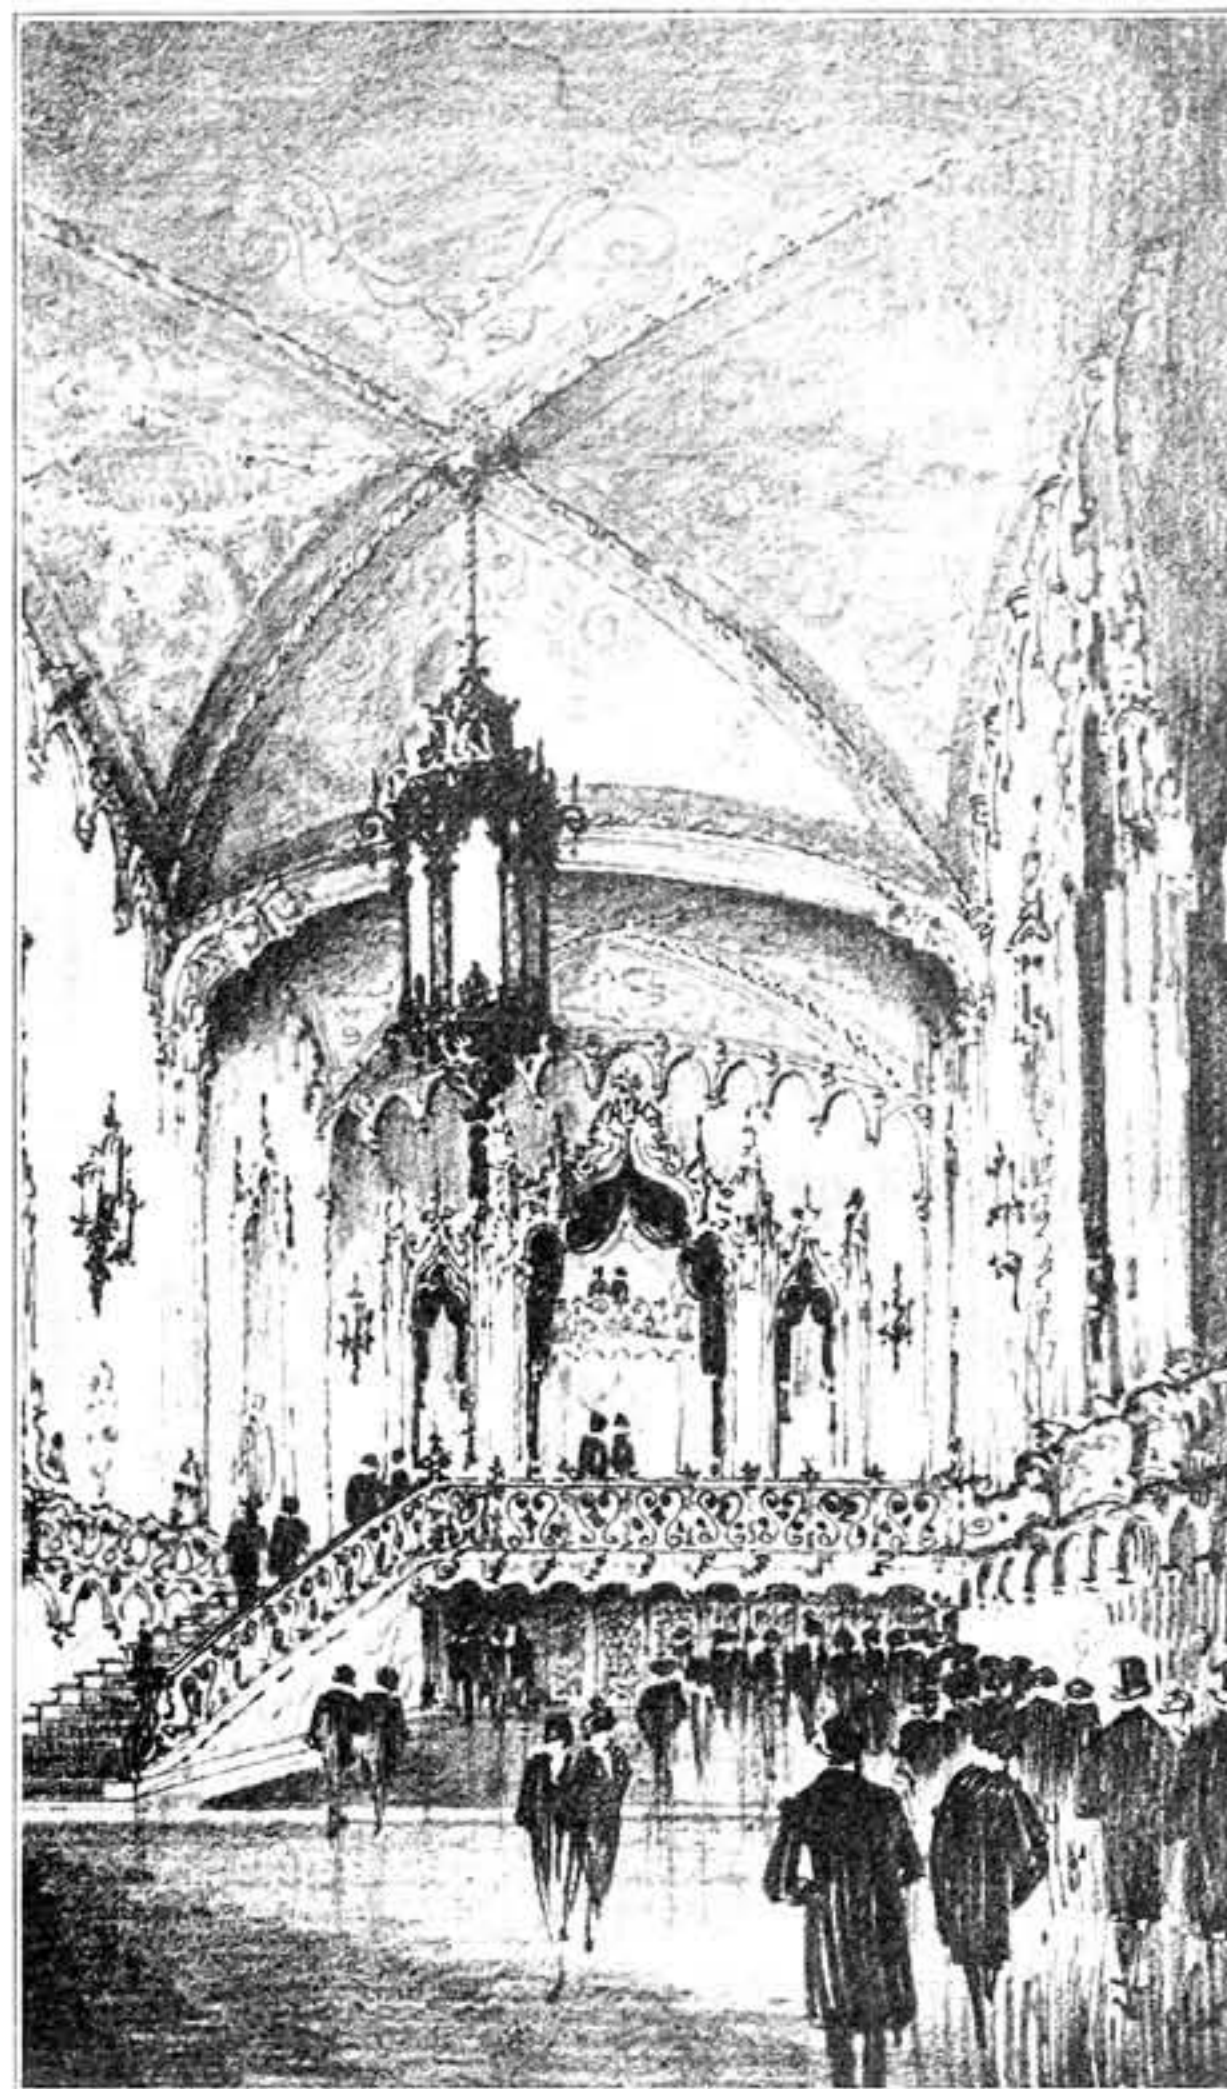

United Artists' Los Angeles Theatre to Open Soon

Here is shown the architects' conception of how the new entertainment palace will appear on the opening December 26.

Host of Elaborate Construction Features Seen

Above is shown the entrance lobby; to the left is a view across the front of the interior. C. Howard Crane and Walker & Eisen are the architects. The theatre will be one of a series of presentation houses.